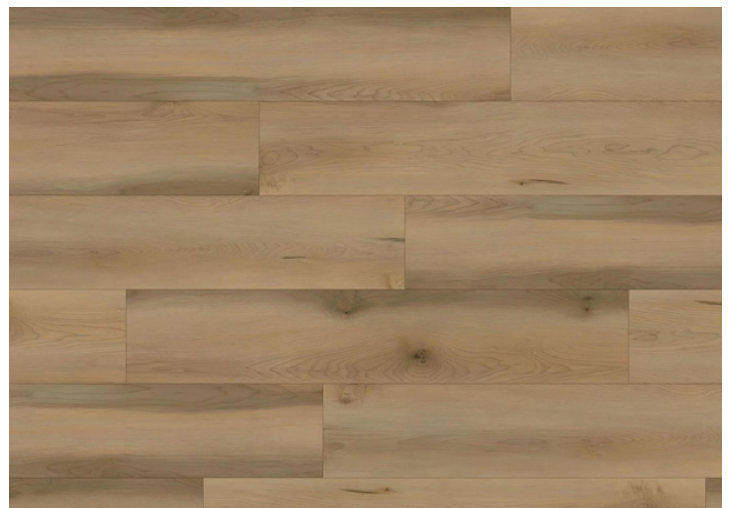

*EVP crossover sku = DEV06 Fredrick Hickory

Why choose Duet LV?

ULTIMATE FLEXIBILITY

All colours are available in both Loose Lay Luxury Vinyl and locking Engineered Vinyl Plank constructions. This lets you to enjoy the same pattern throughout your space, regardless of the installation requirements of a room.