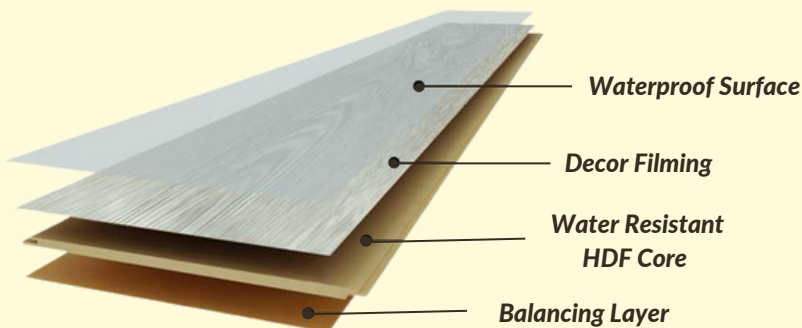

MADRID

Waterproof Laminate Flooring

SPECIFICATIONS

Thickness: 12mm (AC4)

Dimension: 7.68" width x 48" length

Finish: Embossed in Register (EIR)

Bevelled: Painted-bevelled

Variation: 6

STC/IIC: 61/60

Warranty: 30 years residential/ 10 years commercial

Square ft./ Carton: 20.4 sq ft/box

Carton/ Pallet: 50 boxes

Square ft./ Pallet: 1020 sq ft/ pallet

Weight/ Carton: 45 lbs

FEATURES

Pet-friendly

- Water-resistant for up to 72 hours
- Advanced sound reduction
- Scratch-resistant & stain-free virgin materials

Family Safety & Health

- Industry quality standards & strict quality control
- Anti-slipped finishing technology

Easy Installation

- Patented lock system - Unilin drop lock
- Able to apply on water radiant or electric floor heating
- Water-resistant HDF core with a high density of fiberboard

ACCESSORIES

HOME'S PRO
BUILDING MATERIALS

www.homespros.ca

Vancouver

Edmonton

Calgary

Saskatoon

Winnipeg

Toronto

Halifax