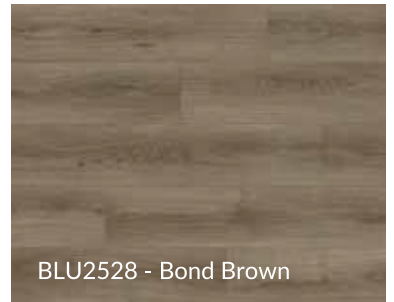

CASCADe
LUXURY VINYL

www.cascadeluxuryvinyl.com

Blueprint
Luxury Vinyl

BLU2529 - Performance Natural

BLU2530 - Timeline Tawny

BLU2531 - Code Grey

BLU2532 - Capital Greige

BLU2533 - Project Midnight

BLU2523 - Strategic Silver

BLU2527 - Scope Natural

BLU2528 - Bond Brown

BLUEPRINT SPECIFICATIONS

Collection	Blueprint	Certification	FloorScore
Construction	Luxury Vinyl	Surface Finish	Enhanced Polyurethane
Thickness	2.5mm	Edge Type	Micro Bevel
Width	7.4"	Visual	Low gloss
Length	48.3"	Special Features	Waterproof, Durable
Wear Layer	0.5mm / 20mil	Product Rating	Better
Sq Ft Per Carton	37.03	CAN/ULC 102.2	FRS: 15 SDC:190
Sq Ft Per Pallet	2,221.80	ASTM D2047	Meets
Recommended Adhesive	Cascade XT360	Warranty	30 year limited residential 10 year limited heavy commercial