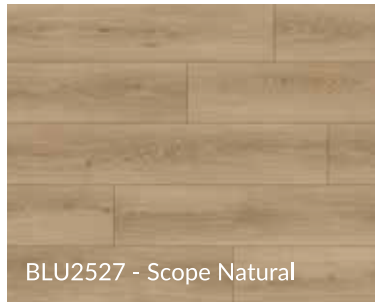

CASCADe
LUXURY VINYL

www.cascadeluxuryvinyl.com

Blueprint
Luxury Vinyl

BLU2529 - Performance Natural

BLU2530 - Timeline Tawny

BLU2531 - Code Grey

BLU2532 - Capital Greige

BLU2533 - Project Midnight

BLU2523 - Strategic Silver

BLU2527 - Scope Natural

BLU2528 - Bond Brown

BLUEPRINT SPECIFICATIONS

Collection	Blueprint	Certification	FloorScore
Construction	Luxury Vinyl	Surface Finish	Enhanced Polyurethane
Thickness	2.5mm	Edge Type	Micro Bevel
Width	7.4"	Visual	Low gloss
Length	48.3"	Special Features	Waterproof, Durable
Wear Layer	0.5mm / 20mil	Product Rating	Better
Sq Ft Per Carton	37.03	CAN/ULC 102.2	FRS: 15 SDC:190
Sq Ft Per Pallet	2,221.80	ASTM D2047	Meets
Recommended Adhesive	Cascade XT360	Warranty	30 year limited residential 10 year limited heavy commercial