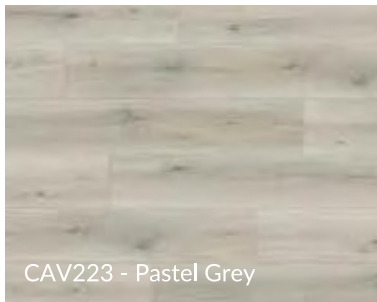

CASCADe
LUXURY VINYL

www.cascadeluxuryvinyl.com

Canva
PAINTED BEVEL LVT

CAV229 - Balance Beige

CAV228 - Opacity Brown

CAV227 - Stencil Natural

CAV226 - Tempera Grey

CAV225 - Composition Greige

CAV223 - Pastel Grey

CAV222 - Fresco Natural

CAV221 - Dynamic Grey

CAV220 - Easel Natural

CANVA SPECIFICATIONS

Collection	Canva	Certification	FloorScore
Construction	Luxury Vinyl	Surface Finish	Polyurethane w/ anti scratch
Thickness	2 mm	Edge Type	Painted Bevel
Width	7.4"	Visual	Low gloss
Length	48.3"	Special Features	Waterproof, Painted bevel
Wear Layer	0.3mm / 12mil	Product Rating	Good
Sq Ft Per Carton	49.41	ASTM D2047	Meets
Sq Ft Per Pallet	2,717.55	Warranty	25 year limited residential 10 year limited medium commercial
Recommended Adhesive	Cascade XT360		