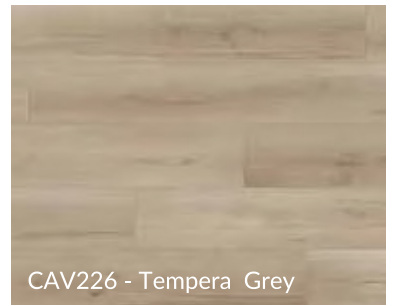

CASCADe
LUXURY VINYL

www.cascadeluxuryvinyl.com

Canva
PAINTED BEVEL LVT

CAV229 - Balance Beige

CAV228 - Opacity Brown

CAV227 - Stencil Natural

CAV226 - Tempera Grey

CAV225 - Composition Greige

CAV223 - Pastel Grey

CAV222 - Fresco Natural

CAV221 - Dynamic Grey

CAV220 - Easel Natural

CANVA SPECIFICATIONS

Collection	Canva	Certification	FloorScore
Construction	Luxury Vinyl	Surface Finish	Polyurethane w/ anti scratch
Thickness	2 mm	Edge Type	Painted Bevel
Width	7.4"	Visual	Low gloss
Length	48.3"	Special Features	Waterproof, Painted bevel
Wear Layer	0.3mm / 12mil	Product Rating	Good
Sq Ft Per Carton	49.41	ASTM D2047	Meets
Sq Ft Per Pallet	2,717.55	Warranty	25 year limited residential 10 year limited medium commercial
Recommended Adhesive	Cascade XT360		