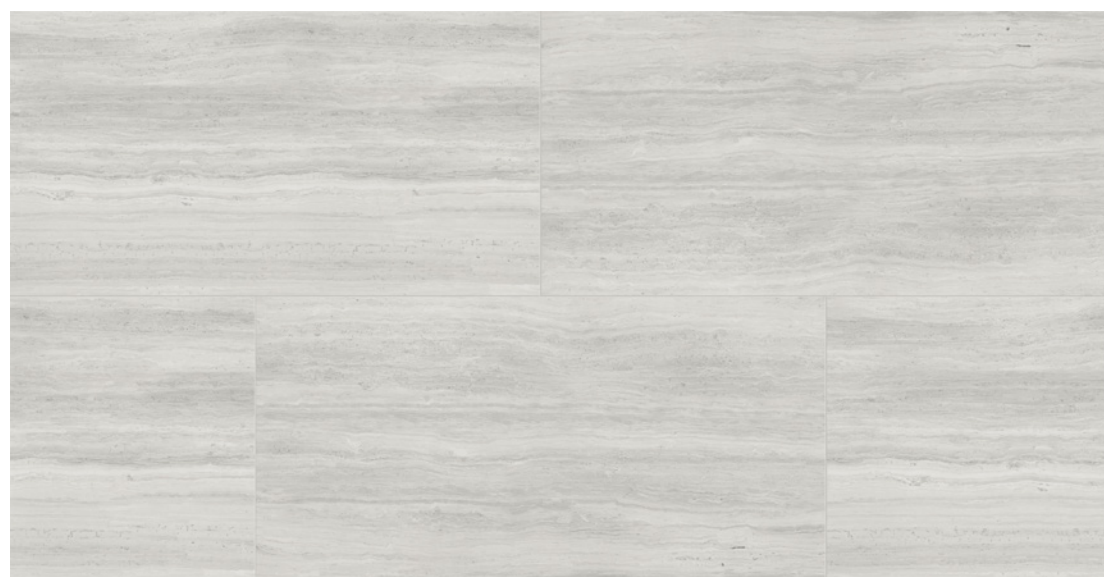

CASCADÉ
LUXURY VINYL

www.cascadeflooringproducts.com

DREAM STONE

LUXURY VINYL TILE

CASDRS2557 - Vision Stone

CASDRS2555 - Cloudland Carrara

CASDRS2558 - Castle Concrete

CASDRS2559 - Dream Travertine

CASDRS2556 - Fable Grey

DREAM STONE SPECIFICATIONS

Collection	Dream Stone	Certification	FloorScore
Construction	Luxury Vinyl	Finish	Enhanced Polyurethane
Thickness	2.5mm	Edge Type	Micro Bevel
Width	18"	Visual	Low Gloss
Length	36"	Special Features	Waterproof, Large Format
Wear Layer	20 mil	Product Rating	Better
Sq Ft per Carton	35.95	CAN/ULC 102.2	FRS: 15 SDC: 190
Sq Ft per Pallet	2,157	ASTM D2047	Meets
Recommended Adhesive	Cascade XT360	Warranty	30 Year Limited Residential 10 Year Limited Heavy Commerical

DREAM STONE

LUXURY VINYL TILE