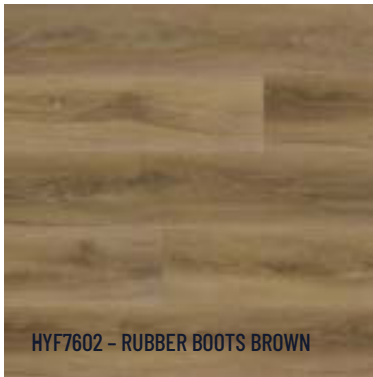

CASCADE LAMINATE

HYDR
Floor

HYF7605 - BABBLING BROOK GREY

HYF7608 - UMBRELLA GREY

HYF7601 - MELTED WAFFLE CONE

HYF7606 - MORNING DEW BEIGE

HYF7602 - RUBBER BOOTS BROWN

HYF7612 - TROPICAL TAN

HYDRO SPECIFICATIONS

| | |
|----------------|--|
| Collection | Hydro Floor |
| Construction | Laminate |
| Thickness | 8mm |
| Size | 7.68" x 47.83" / 5.71"x 47.83" (HYF5711) |
| Gloss | Ultra Matte |
| Bevel | Painted Bevel |
| Locking System | Uniclic |
| IIC | 73* |
| STC | 72* |