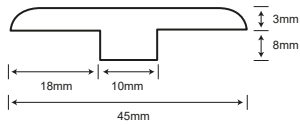

HYDRO SPECIFICATIONS

| | |
|----------------|--|
| Collection | Hydro Floor |
| Construction | Laminate |
| Thickness | 8mm |
| Size | 7.68" x 47.83" / 5.71"x 47.83" (HYF5711) |
| Gloss | Ultra Matte |
| Bevel | Painted Bevel |
| Locking System | Uniclic |
| IIC | 73* |
| STC | 72* |

ALL PROFILES ARE 94.5" LONG

T-MOLD

REDUCER

FLUSH STAIR NOSE

OVERLAP STAIR NOSE