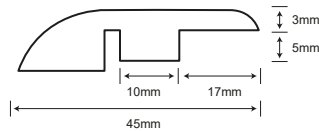

HYDRO SPECIFICATIONS

| | |
|----------------|--|
| Collection | Hydro Floor |
| Construction | Laminate |
| Thickness | 8mm |
| Size | 7.68" x 47.83" / 5.71"x 47.83" (HYF5711) |
| Gloss | Ultra Matte |
| Bevel | Painted Bevel |
| Locking System | Uniclic |
| IIC | 73* |
| STC | 72* |

ALL PROFILES ARE 94.5" LONG

T-MOLD

REDUCER

FLUSH STAIR NOSE

OVERLAP STAIR NOSE