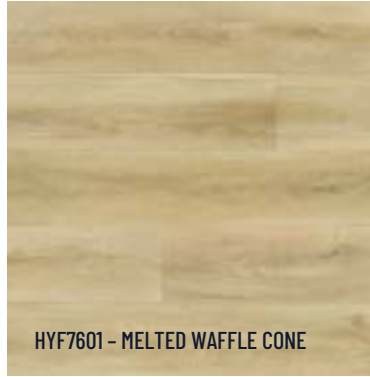

CASCADE LAMINATE

HYDR
Floor

HYF7605 - BABBLING BROOK GREY

HYF7608 - UMBRELLA GREY

HYF7601 - MELTED WAFFLE CONE

HYF7606 - MORNING DEW BEIGE

HYF7602 - RUBBER BOOTS BROWN

HYF7612 - TROPICAL TAN

HYDRO SPECIFICATIONS

| | |
|----------------|--|
| Collection | Hydro Floor |
| Construction | Laminate |
| Thickness | 8mm |
| Size | 7.68" x 47.83" / 5.71"x 47.83" (HYF5711) |
| Gloss | Ultra Matte |
| Bevel | Painted Bevel |
| Locking System | Uniclic |
| IIC | 73* |
| STC | 72* |