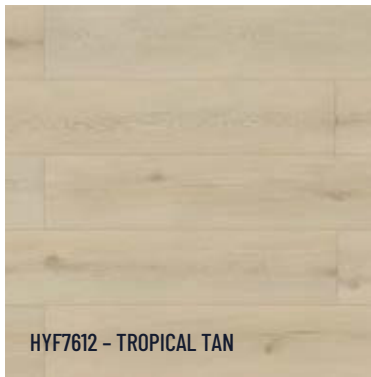

CASCADE LAMINATE

HYDR
Floor

HYF7605 - BABBLING BROOK GREY

HYF7608 - UMBRELLA GREY

HYF7601 - MELTED WAFFLE CONE

HYF7606 - MORNING DEW BEIGE

HYF7602 - RUBBER BOOTS BROWN

HYF7612 - TROPICAL TAN

HYDRO SPECIFICATIONS

| | |
|----------------|--|
| Collection | Hydro Floor |
| Construction | Laminate |
| Thickness | 8mm |
| Size | 7.68" x 47.83" / 5.71"x 47.83" (HYF5711) |
| Gloss | Ultra Matte |
| Bevel | Painted Bevel |
| Locking System | Uniclic |
| IIC | 73* |
| STC | 72* |