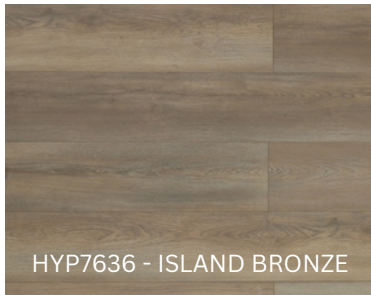

CASCADe
LAMINATE

HYP7631 - TIDES BEIGE

HYP7632 - BEACHCOMBER BROWN

HYP7633 - WAVE NATURAL

HYP7634 - BONDI BEIGE

HYP7635 - CORAL FAWN

HYP7636 - ISLAND BRONZE

HYDR PLUS SPECIFICATIONS

Collection	Hydro Plus
Construction	Laminate
Thickness	12mm
Size	7.68" x 47.83"
Gloss	Ultra Matte
Texture	Overall
Locking System	Uniclic
IIC / STC	73 / 72*

Wear Rating	AC4
Emissions	CARB 2
Installation	Floating
Warranty	25 Year Res / 5 Year Com.
Sf / Ctn	20.41
Sf / Pallet	1,020.50
Moisture Warranty	48 Hours