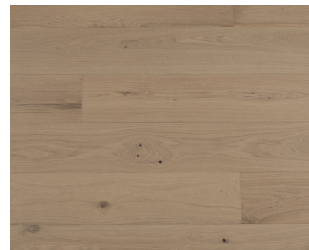

Accessories

T-mold

Reducer

Stairnose

Euro Oak | Sunlit Ivory

Hickory | Evening Barnyard

Euro Oak | Southern Ridge

Hickory | Derby