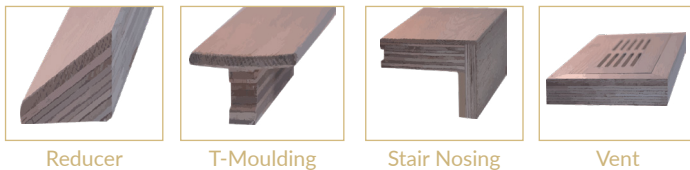

ULTRA COLLECTION

The Ultra collection of 7-1/2" engineered oak hardwood comes in a light wire-brushed finish. Ultra is preferred for its clean look and neutral colors.

AVAILABLE ACCESSORIES

All engineered accessories are custom made for your order using the exact same flooring for a perfectly finished match that is not refundable or exchangeable. Please order at least a week in advance.

ADDITIONAL DETAILS

Species	Oak
Structure	Multi-layered Engineered
Dimensions	7-1/2" x 3/4" x RL
Veneer Thickness	2.0mm
Finish	UV Lacquered
Texture	Light Wire Brushed
Gloss Level	Matte
Colour Variation	Medium
Sq feet per box	19.43/23.32*/24.32**
Grade	ABC
Installation Options	On, above, or below grade
Limited Warranty	35 Years Residential
Ideal Temperature Range	18°C - 27°C
Relative Humidity	35%-55%